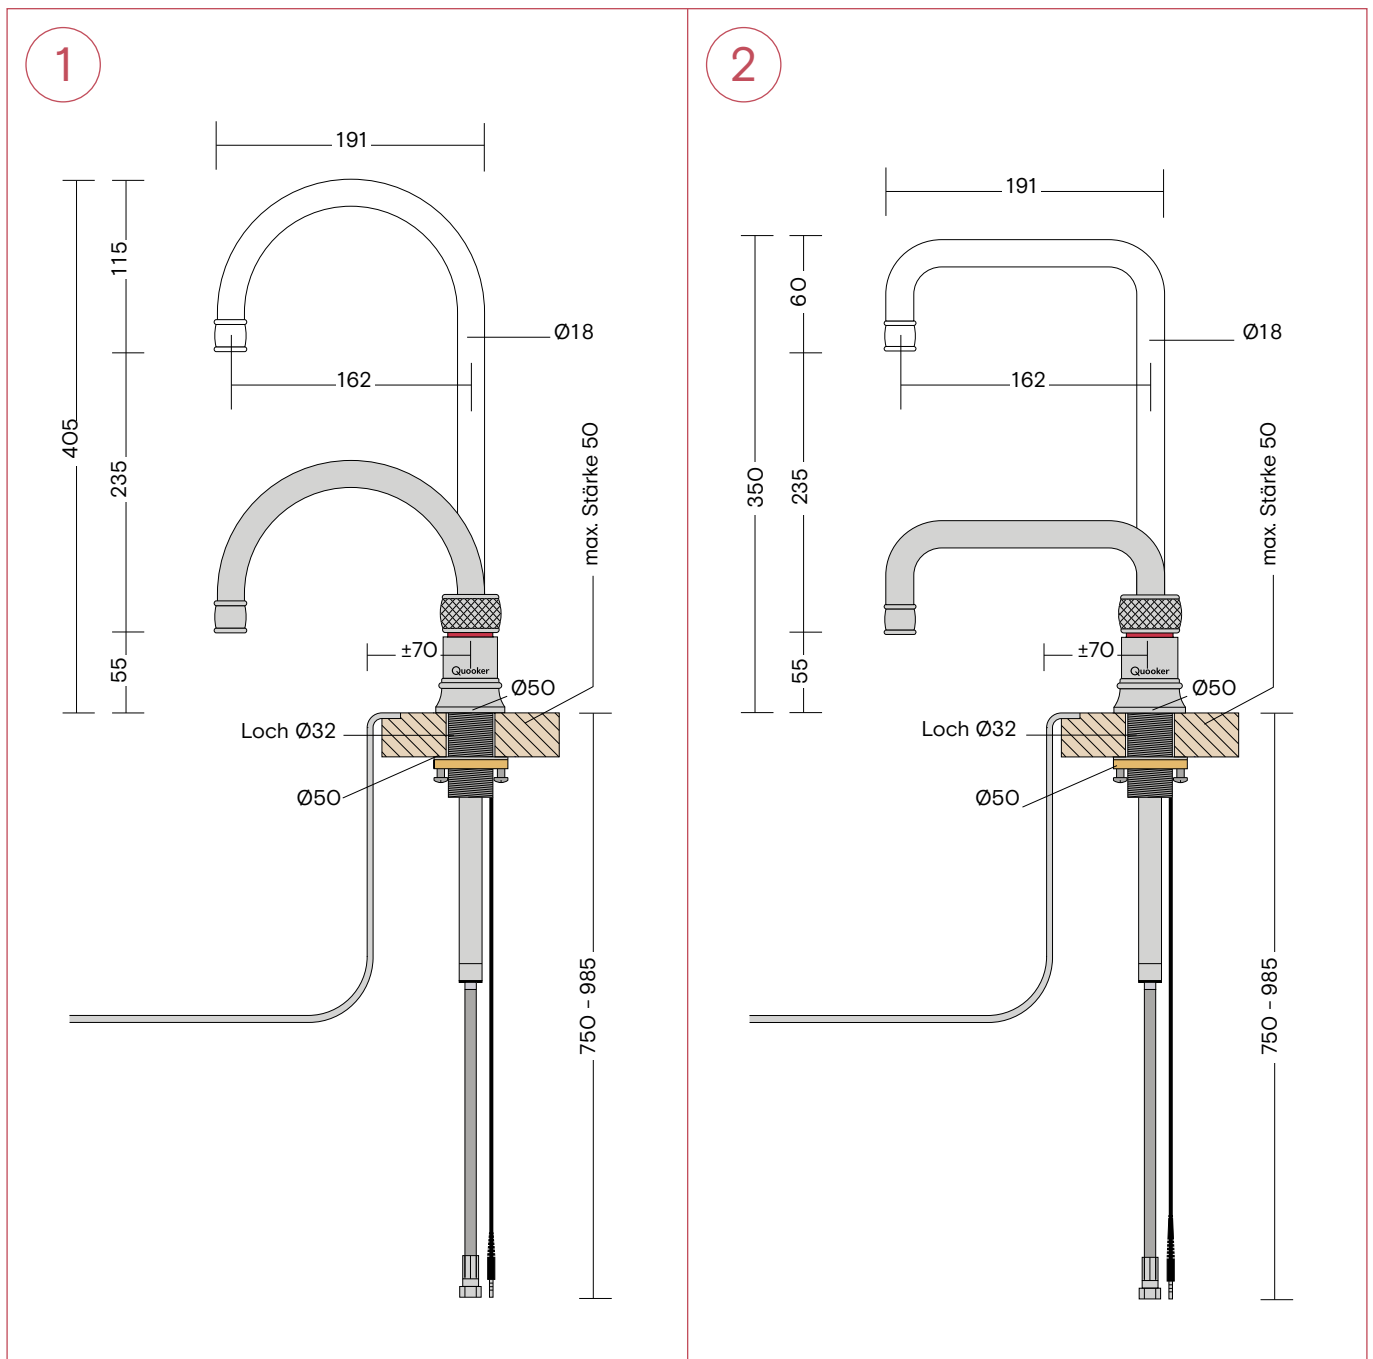

## 1. Nordic Square Twintaps

Alle Maße in mm.

1

## Classic Nordic single taps

1. Classic Nordic Round single tap
2. Classic Nordic Square single tap

Alle Maße in mm.