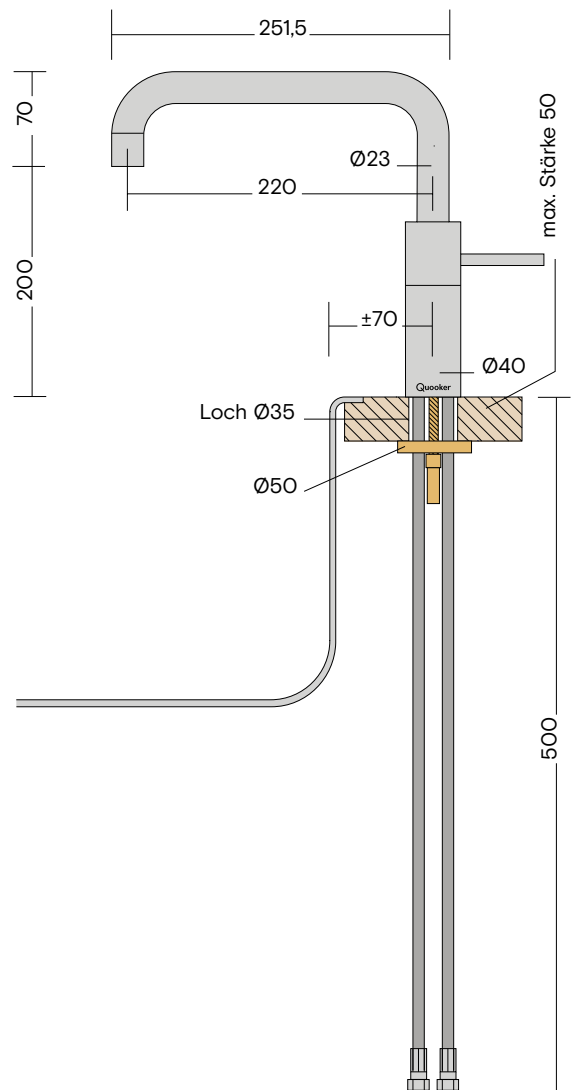

# Maße

## 1. Nordic Round Twintaps

Alle Maße in mm.

## 1. Nordic Square Twintaps

Alle Maße in mm.

1

## Classic Nordic single taps

1. Classic Nordic Round single tap
2. Classic Nordic Square single tap

Alle Maße in mm.